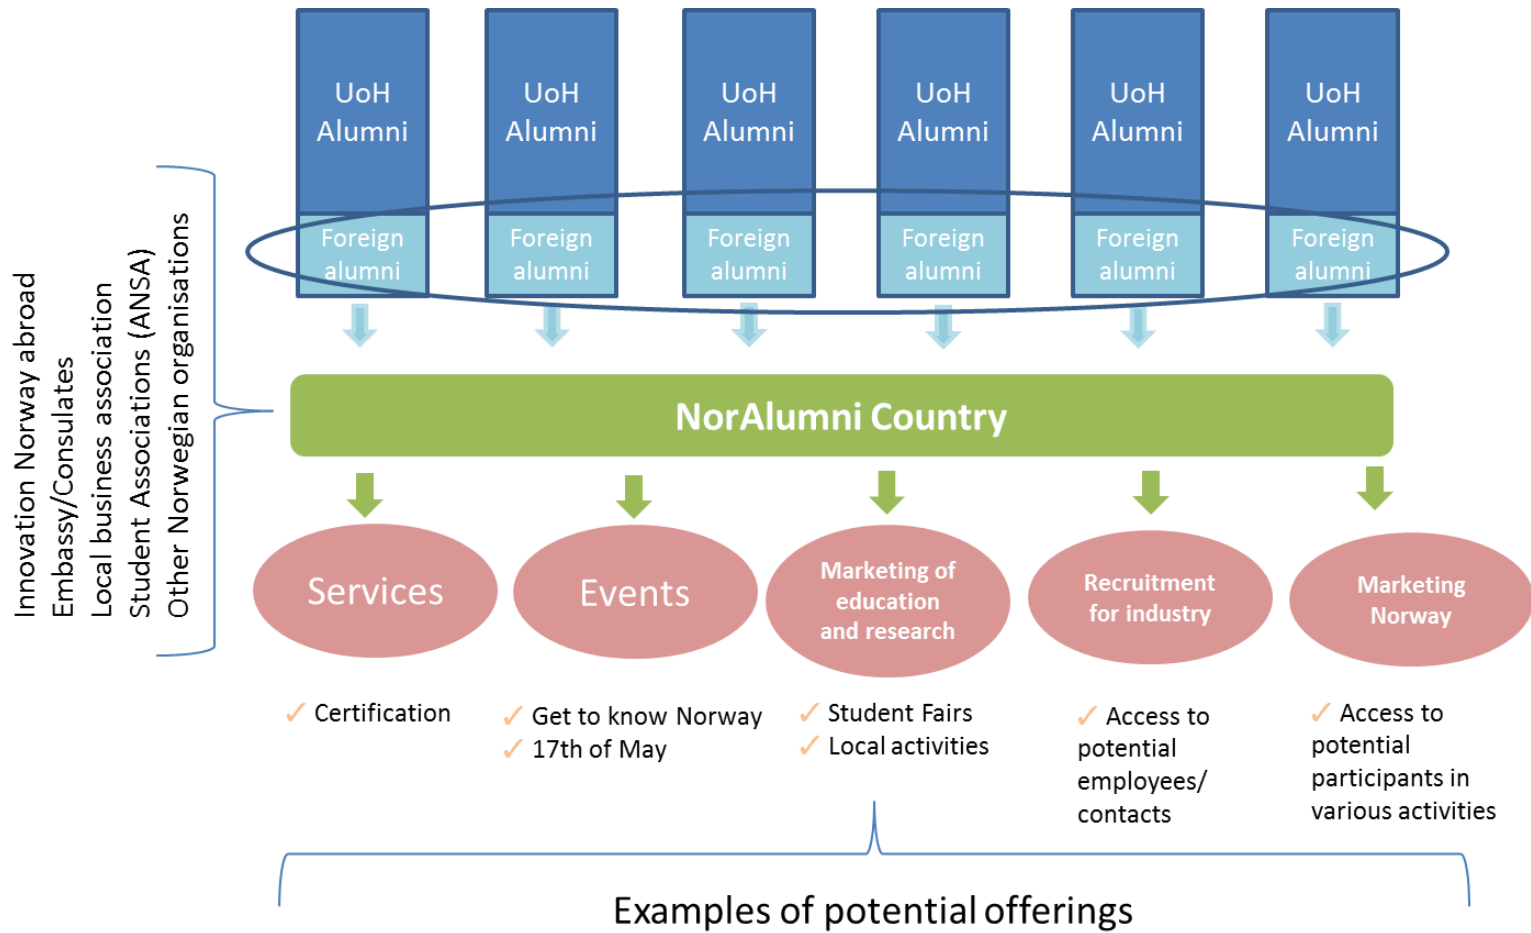

NorAlumni

Department Director Bjørn Tore Kjellemo
Research Council of Norway

Why NorAlumni in China?

- China is an important partner for Norway in research and business
- Need to bridge distance, cultural and language differences
- Goal: maintain and expand networks
- Promote contact between Chinese who know Norway and Norwegians who know China

What is NorAlumni

What:

- a series of networks (now: China, Japan)
- membership based - register online

Where:

- www.noralumni.no

Who runs NorAlumni

NorAlumni vs. HEI alumni

NorAlumni

- a platform to strengthen ties

- Chinese in Norway
- Norwegians in China
- Research cooperation
- Business cooperation
- Student mobility

NorAlumni China

- Launched in 2010
- Web page/database
- Social platforms?
Plans for LinkedIn/Weibo

- Events:
«Getting to Know Norway»
- Secretariat at Beijing
Embassy

Links / resources

Embassy in Beijing

Norwegian government's official site concerning China.

Consulate General Guangzhou

The official site of the Consulate General in Guangzhou.